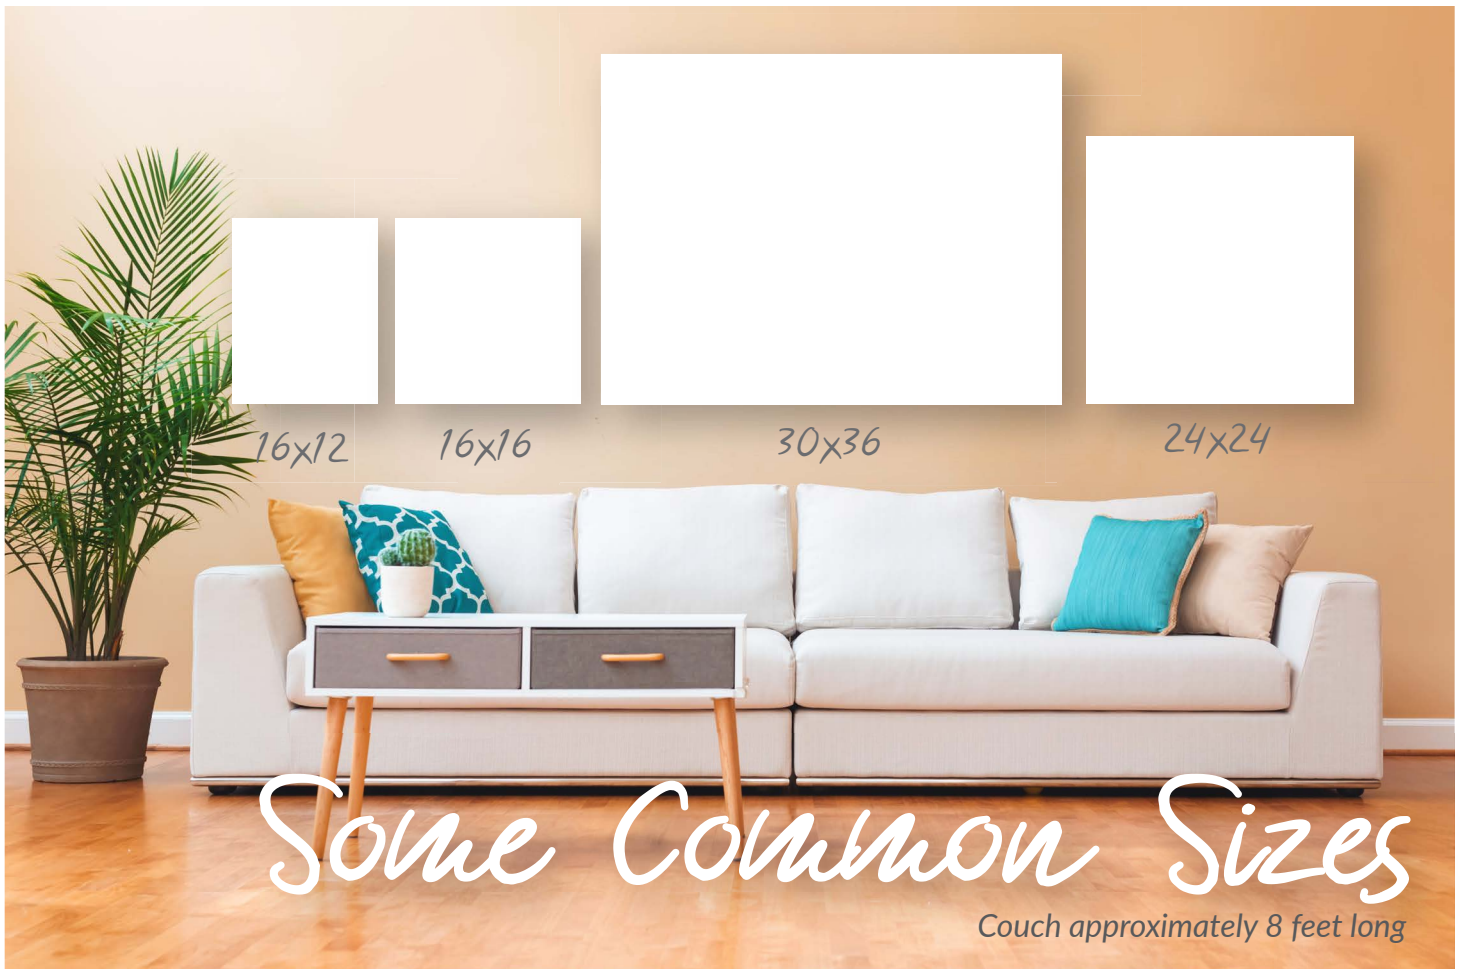

Canvas Wall Art

Stretched Canvas Specs:

Stretched canvas prints come ready to hang (hanging wire & felt pads already installed). All canvas wall art is archival quality printed with the Giclee printing process on a premium fine-art matte canvas, 410g/m² thick. Your finished image is stretched across 1 ½" wood. Bigger canvases also include a wooden bar across the middle to lend support.

Standard finish is included. For an extra charge you can get knife finish. Knife finish provides a textured coating that is applied manually. It gives the image a 3-D appearance and makes it appear as if it was painted onto the canvas.

Please allow 14-23 days for your canvas to arrive.
Shipping is free.

Choose from hundreds of images at [Explorefocus.com](https://www.explorefocus.com)

RECTANGULAR:

INCHES	CENTIMETERS	PRICE
16 x 12 "	41 x 31 cm	\$95.00
24 x 16 "	62 x 41 cm	\$125.00
30 x 12"	31 x 77cm	\$175.00
30 x 16"	41 x 77cm	\$195.00
30 x 24 "	77 x 62 cm	\$225.00
30 x 36"	77 x 92cm	\$250.00
36 x 24 "	92 x 62 cm	\$275.00
48 x 24"	123 x 62cm	\$325.00
48 x 36 "	123 x 92 cm	\$390.00
72 x 36"	185 x 91cm	\$475.00
72 x 48 "	185 x 123 cm	\$495.00